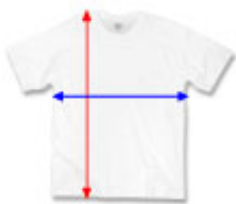

garment fit

kids in youth sizes

ladies in youth sizes

S

M

L

XL

name: Chrisi
height: 5'7.5"
weight: 130 lbs
chest: 32.5"
waist: 27"

name: Matt
height: 5'10.5"
weight: 155 lbs
chest: 36.5"
waist: 32"

name: Chris
height: 6'0"
weight: 185 lbs
chest: 38.5"
waist: 34"

name: Mark
height: 6'3"
weight: 215 lbs
chest: 43"
waist: 39"

garment measurements (inches)

	YXS (2-4)	YS (6-8)	YM (10-12)	YL (14-16)	YXL (18-20)	S	M	L	XL	2XL	3XL	4XL
length	20.5	22	23.5	25	26.5	28	29	30	31	32	33	34
width	16	17	18	19	20	18	20	22	24	26	28	30

length
 (shoulder seam at collar to bottom hem)